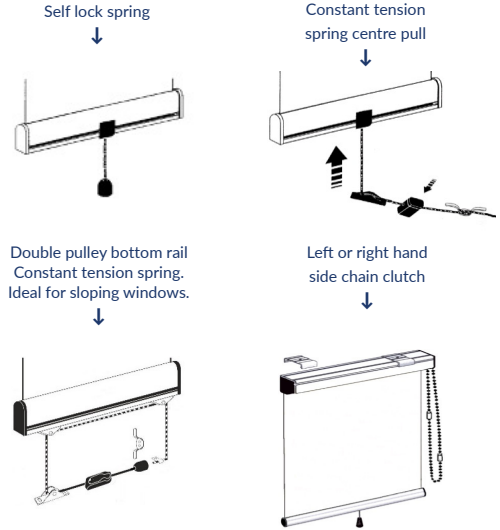

PRIVACY AND STYLE MADE SIMPLE

FABRICS

A large selection of Flame Retardant fabric types and colours are available. Standard ranges include the following:

- **Blackout Fabric** – 67 % PVC, 24% Fibre Glass, 8% Adhesive France-M1 Fire Classification. Easily cleaned with soap and water. Available in 6 standard colours:- Navy Blue, Cream, Ecru, White, Grey and Black. Other colours available on request.
- **Lyverscreen® Fabric** – Open weave fibreglass with flameproof vinyl coating, very versatile and easily maintained. Variations in the weave openness allow various degrees of outward visibility. 3 standard colours including White\Sand, White\Grey and White\Pearle. Other colours available on request.
- **Polyester** – 100% Polyester fabrics are available in 3 standard plain colours. Denim, Ivory and Caramel. Other colours available on request.

TYPES OF OPERATION

Electric by remote control, group control and / or local individual control—ideal for blinds that are difficult to access.